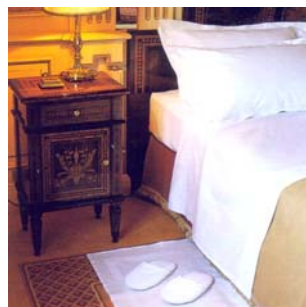

Operating for over 140 years, Frette search the globe for the finest threads. Frette stands for “quality” and their products offer unsurpassed durability. This means a longer lasting product that will withstand more washes and **save you money.**

Frette’s attention to detail in both the finishing and colouring processes is second to none.

Frette produce a total concept in linen. They make to order, so you can choose your pattern, or incorporate your property logo. Frette offer a touch of luxury.